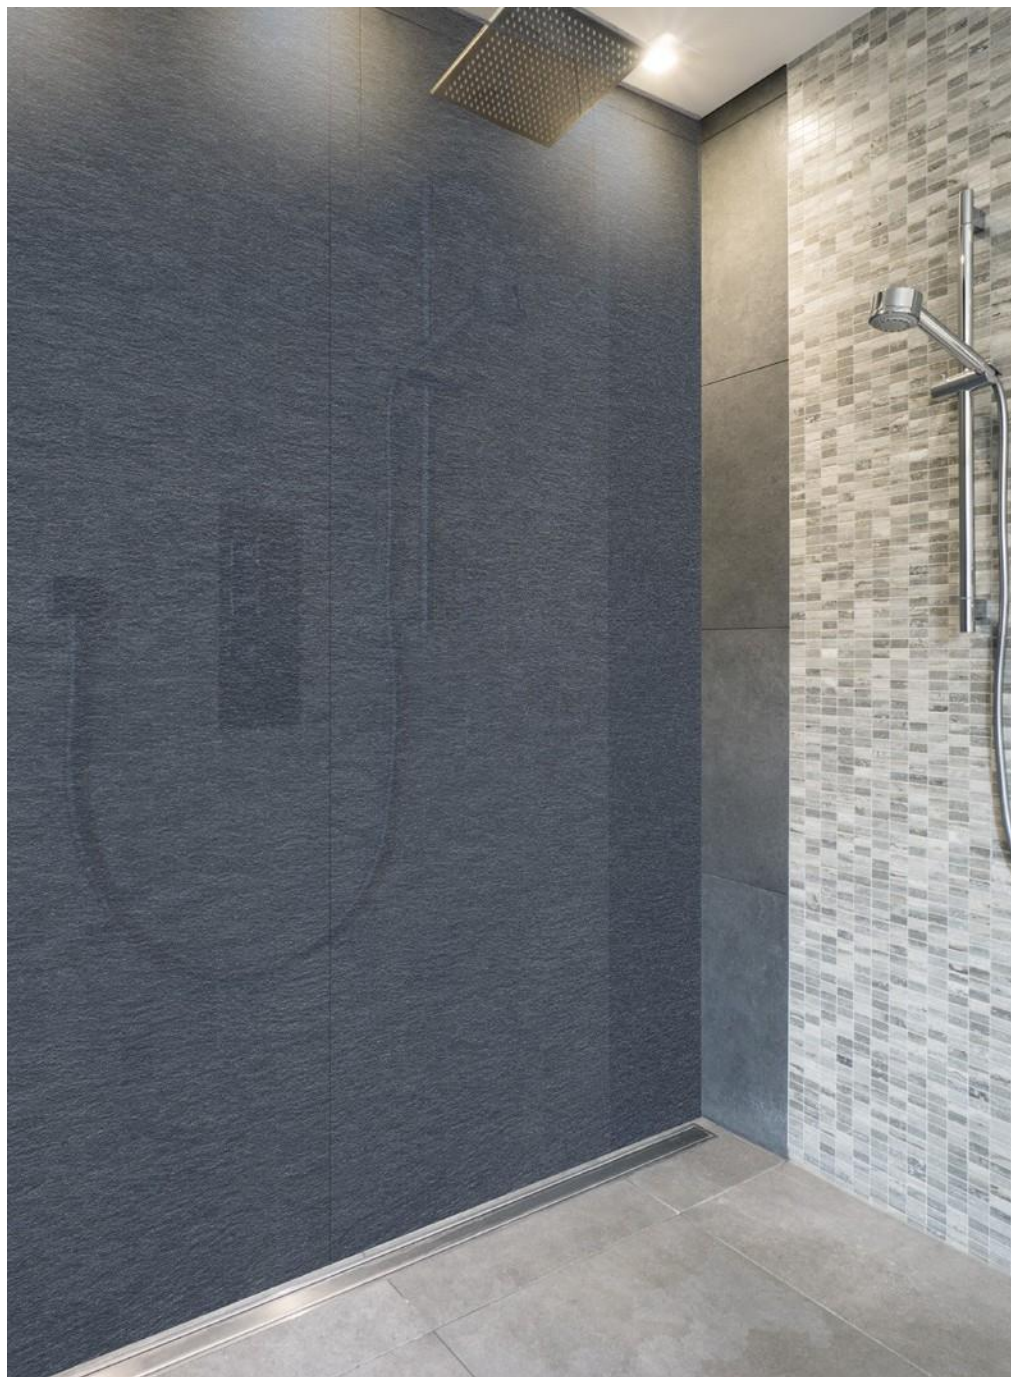

Light Walnut

Installations

Daino Marble Natural

White Painted Brick Wall

Statuary Marble Black Tiles

Slate

Concrete Smooth

Oak Panels 1