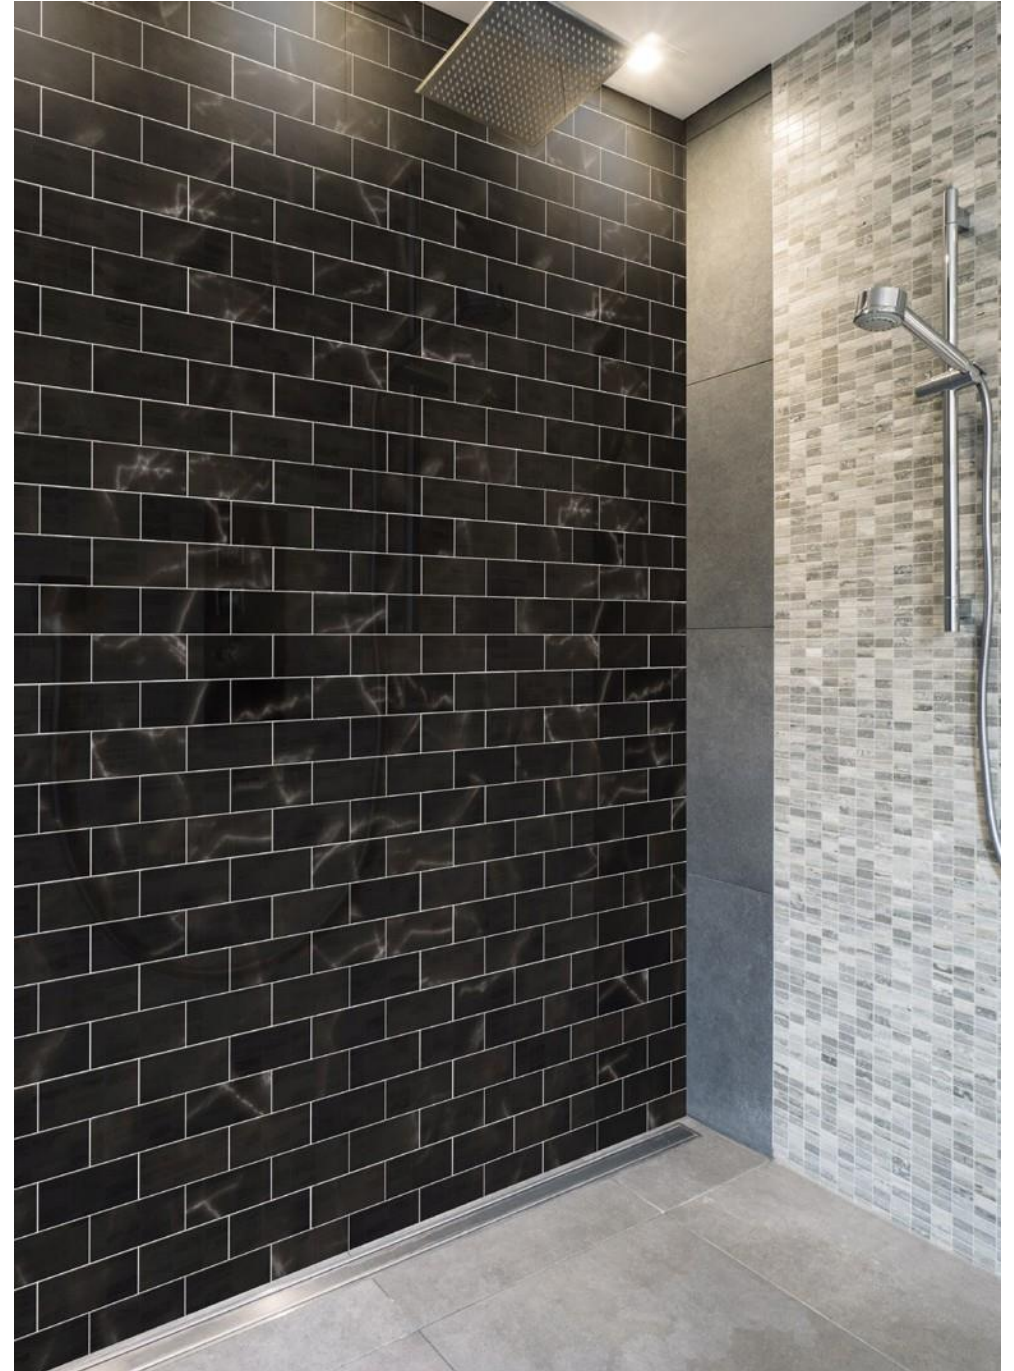

Light Walnut

Installations

Daino Marble Natural

White Painted Brick Wall

Statuary Marble Black Tiles

Slate

Concrete Smooth

Oak Panels 1